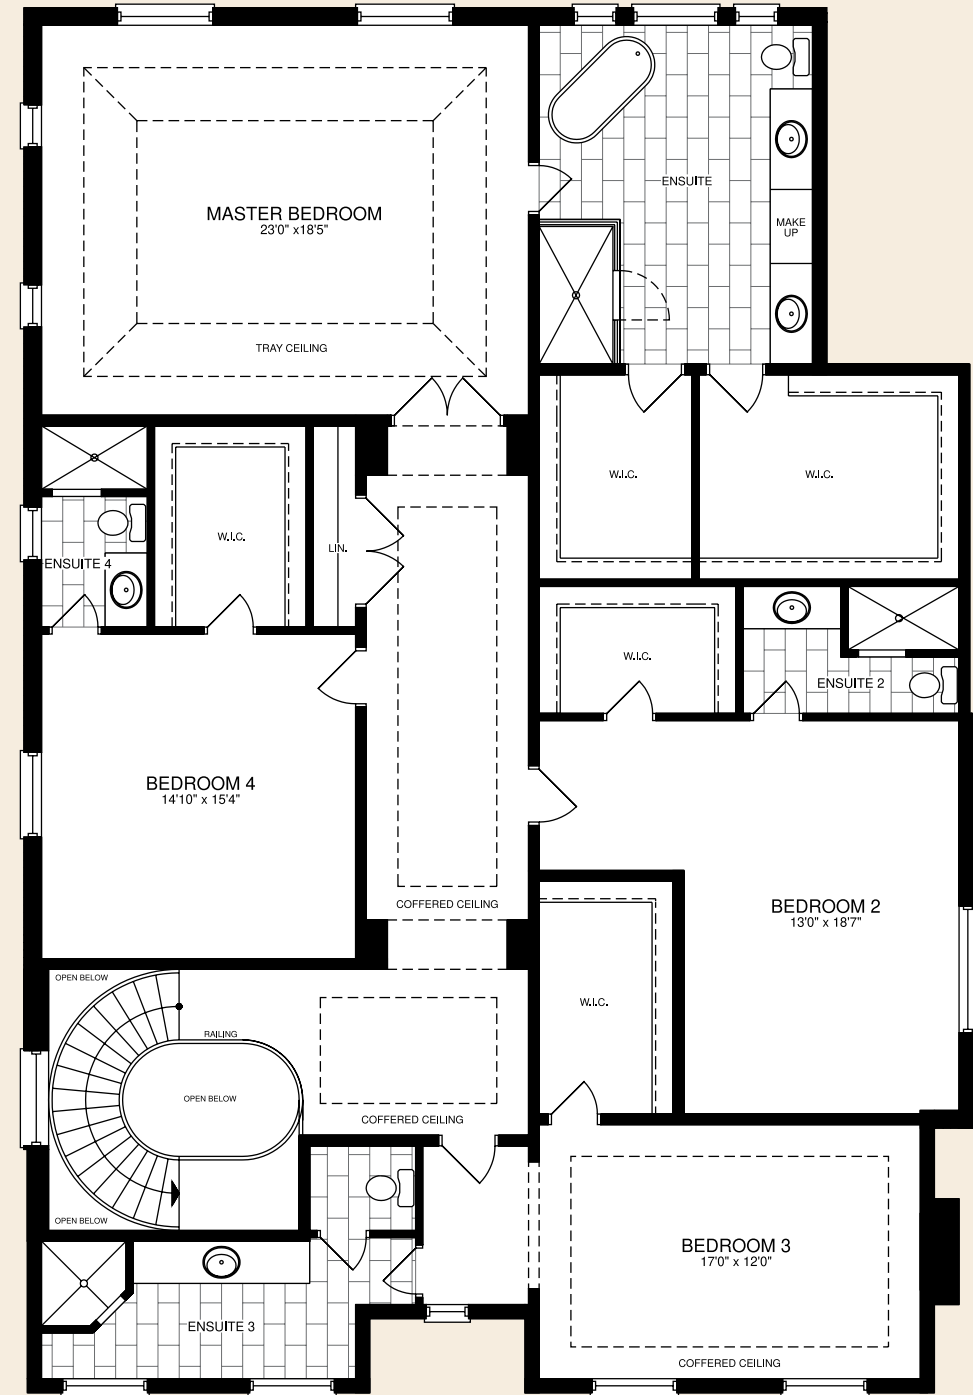

The Bridle

6,010 square feet
4 bedrooms
6 bathrooms

Whether you're planning a quiet evening alone or a night dedicated to entertaining friends and family, The Bridle takes the reins off of what is expected of new home luxury at this level. Fit and finish to be envied, special attention and care in every detail, and the finest materials from across the globe combine to create a home truly worthy of this unparalleled community.

ARTIST'S CONCEPT

The Bridle

FIRST FLOOR PLAN

Materials, specifications and floor plans are approximate and are subject to change without notice. All floor plans are approximate dimensions. Actual usable floor space and may vary from the stated floor area. E.&O.E.

SECOND FLOOR PLAN

Materials, specifications and floor plans are approximate and are subject to change without notice. All floor plans are approximate dimensions. Actual usable floor space and may vary from the stated floor area. E.&O.E.

The Bridle