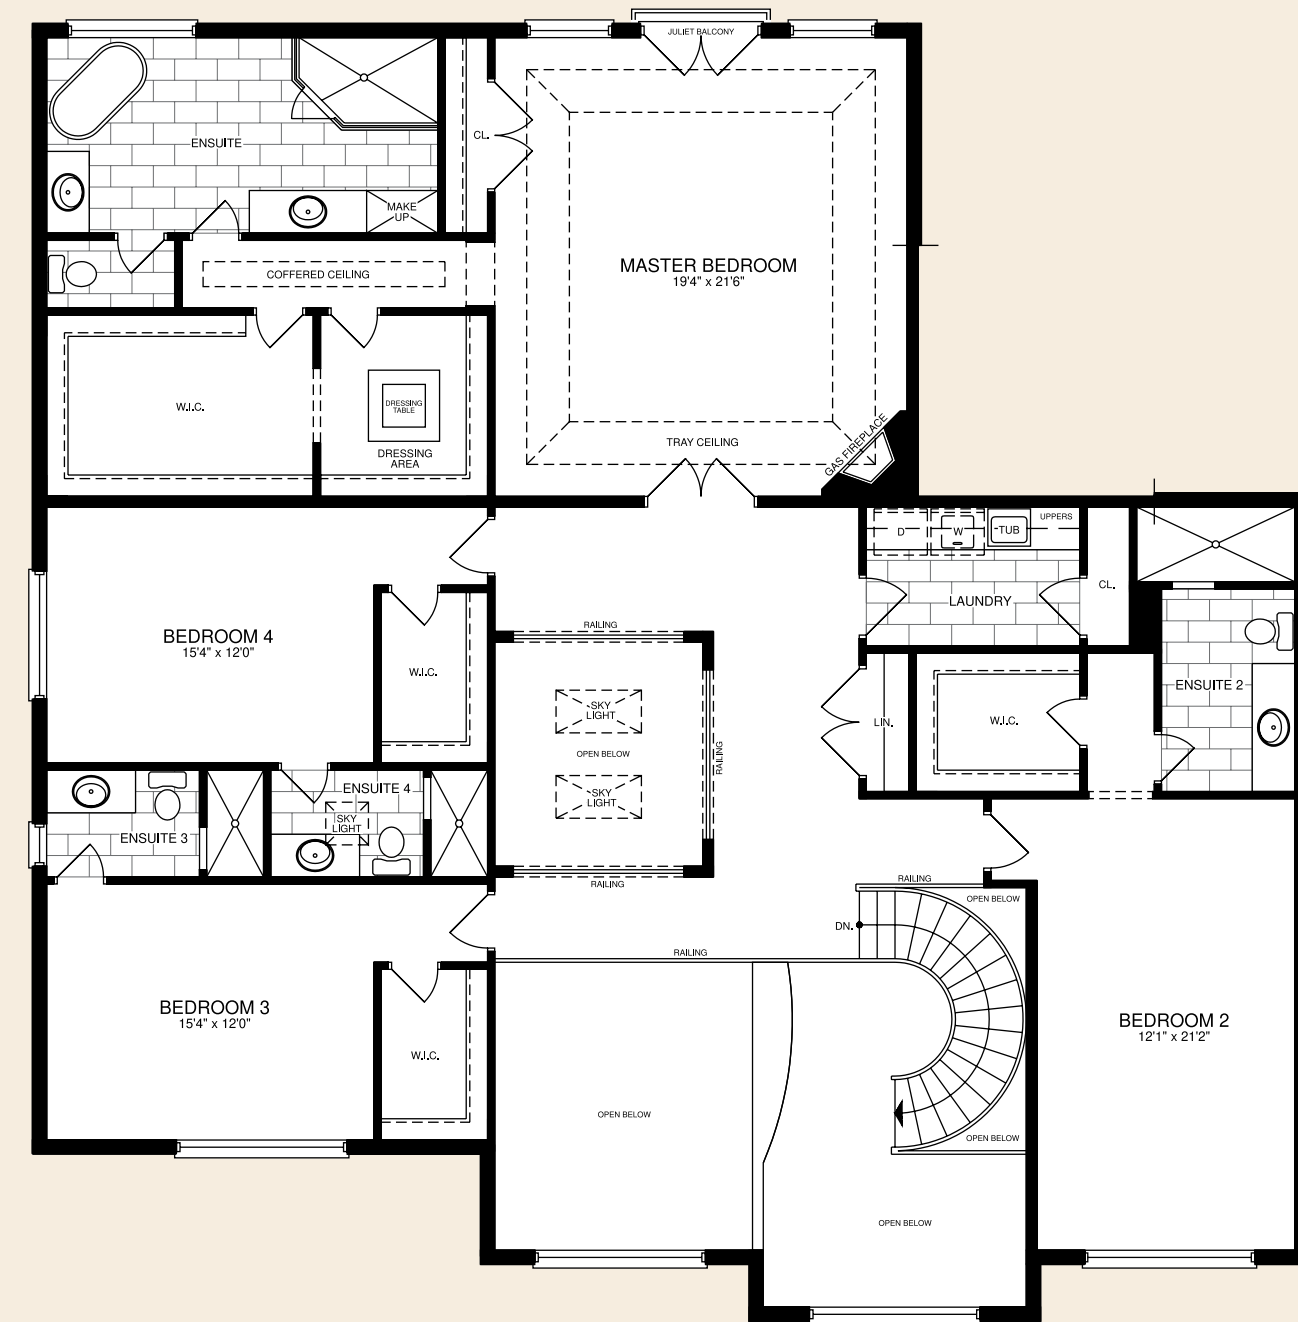

# The Pedigree

6,035 square feet  
4 bedrooms  
5 bathrooms

Like the name implies, The Pedigree comes from a long line of homes worthy of such a prestigious address. Custom homes built on a foundation of craftsmanship, superior building technique, and unmatched fit and finish that know what discerning buyers want in a stately manor. The perfect combination of woods, stones, and carefully thought out design results in a home that is truly a thing of beauty for the whole community.

ARTIST'S CONCEPT

# The Pedigree

FIRST FLOOR PLAN

SECOND FLOOR PLAN