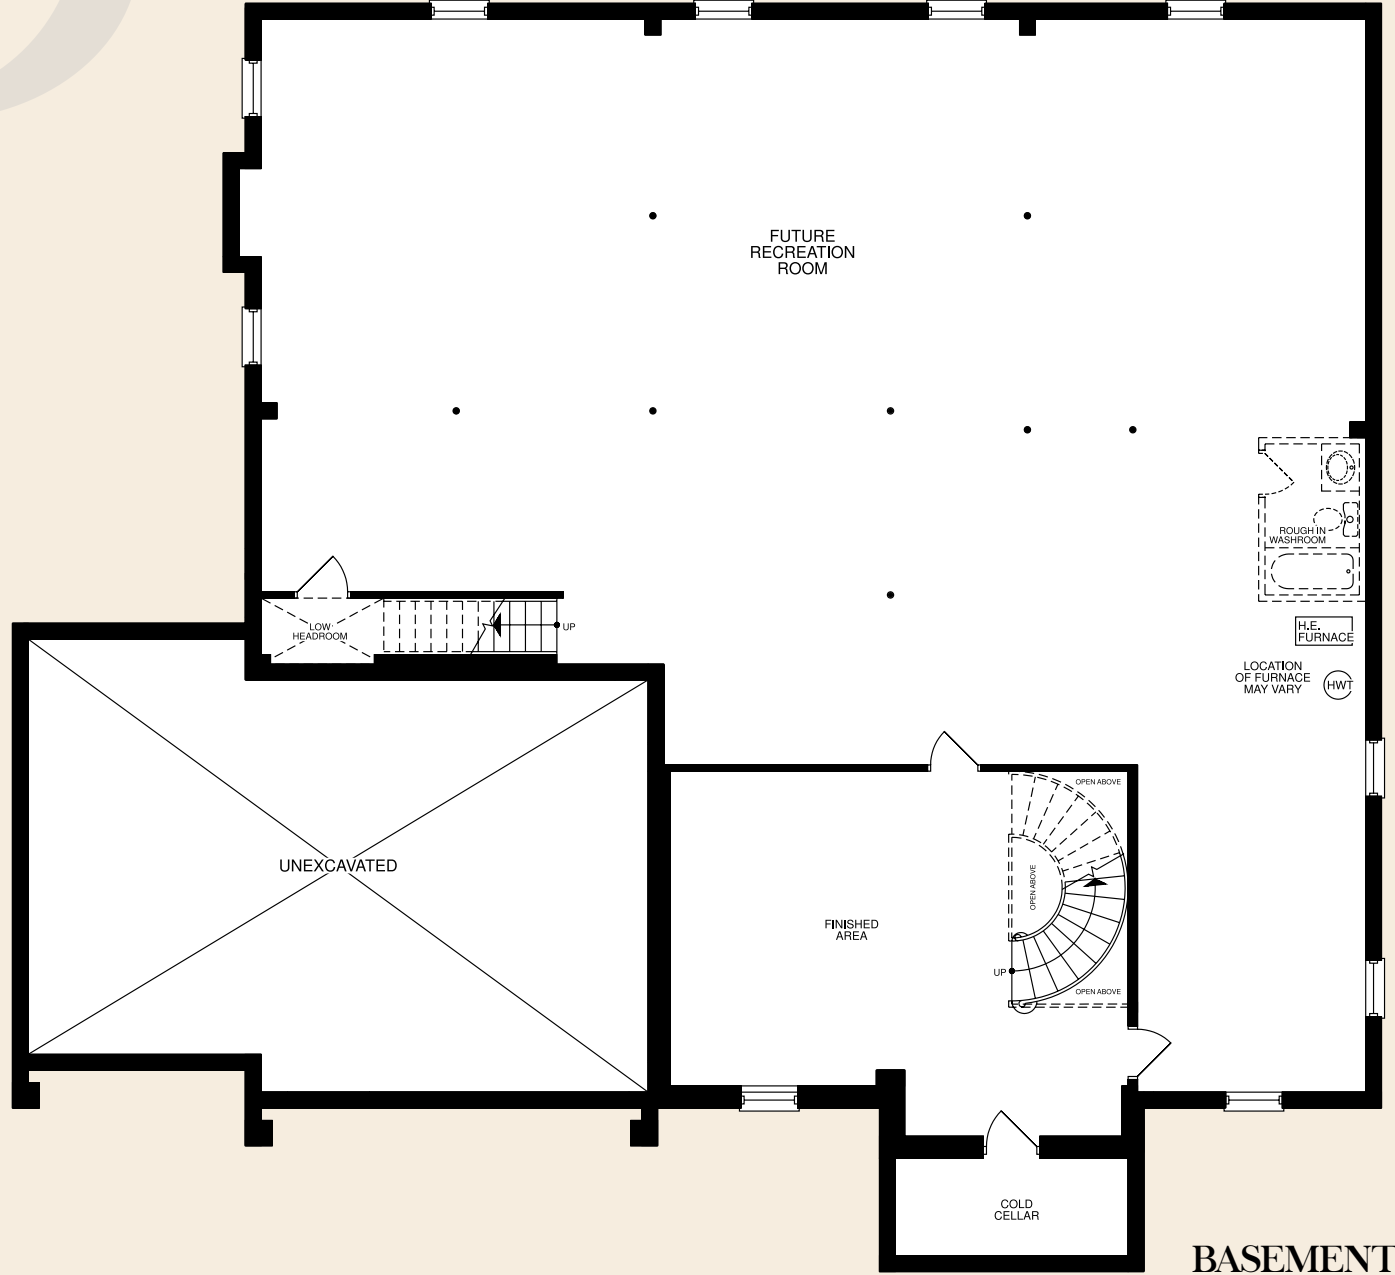

# The Pedigree

6,035 square feet  
4 bedrooms  
5 bathrooms

Like the name implies, The Pedigree comes from a long line of homes worthy of such a prestigious address. Custom homes built on a foundation of craftsmanship, superior building technique, and unmatched fit and finish that know what discerning buyers want in a stately manor. The perfect combination of woods, stones, and carefully thought out design results in a home that is truly a thing of beauty for the whole community.

# The Pedigree

FIRST FLOOR PLAN

SECOND FLOOR PLAN

# The Pedigree

Materials, specifications and floor plans are approximate and are subject to change without notice. All floor plans are approximate dimensions. Actual usable floor space and may vary from the stated floor area. E.&O.E.